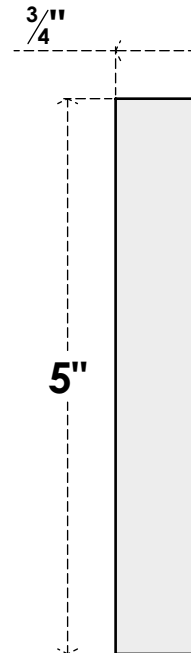

# ROSP050X050X075SDG09

5"W X 5"H X 3/4"P STANDARD SEDGWICK FLOWER ROSETTE WITH SQUARE EDGE, ARCHITECTURAL GRADE PVC

**FRONT**

**SIDE**

EKENA MILLWORK  
2300 WEST MAIN ST.  
CLARKSVILLE, TX 75426  
TOLL FREE: 866-607-0453  
WWW.EKENAMILLWORK.COM

#### NOTES

1. INSTALLATION TO BE COMPLETED IN ACCORDANCE WITH MANUFACTURER'S SPECIFICATIONS.
2. DRAWING MAY NOT BE TO SCALE
3. THIS DRAWING IS INTENDED FOR DESIGN AND PLANNING PURPOSES ONLY.
4. ALL INFORMATION CONTAINED HEREIN WAS CURRENT AT THE TIME OF DEVELOPMENT BUT MUST BE REVIEWED AND APPROVED BY THE PRODUCT MANUFACTURER TO BE CONSIDERED ACCURATE.
5. ARCHITECTURAL GRADE PVC PRODUCTS ARE MADE FROM EXPANDED CELLULAR PVC AND COME NATURALLY WHITE BUT MAY BE PAINTED