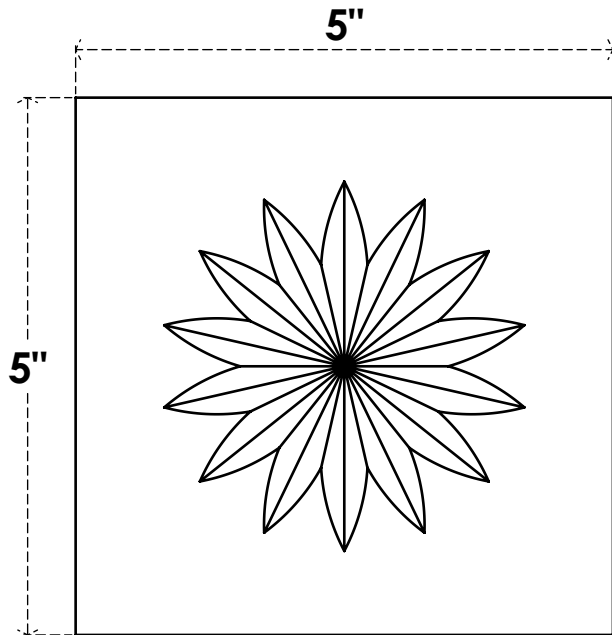

# ROSP050X050X075SDG09

5"W X 5"H X 3/4"P STANDARD SEDGWICK FLOWER ROSETTE WITH SQUARE EDGE, ARCHITECTURAL GRADE PVC

**FRONT**

**SIDE**

EKENA MILLWORK  
2300 WEST MAIN ST.  
CLARKSVILLE, TX 75426  
TOLL FREE: 866-607-0453  
WWW.EKENAMILLWORK.COM